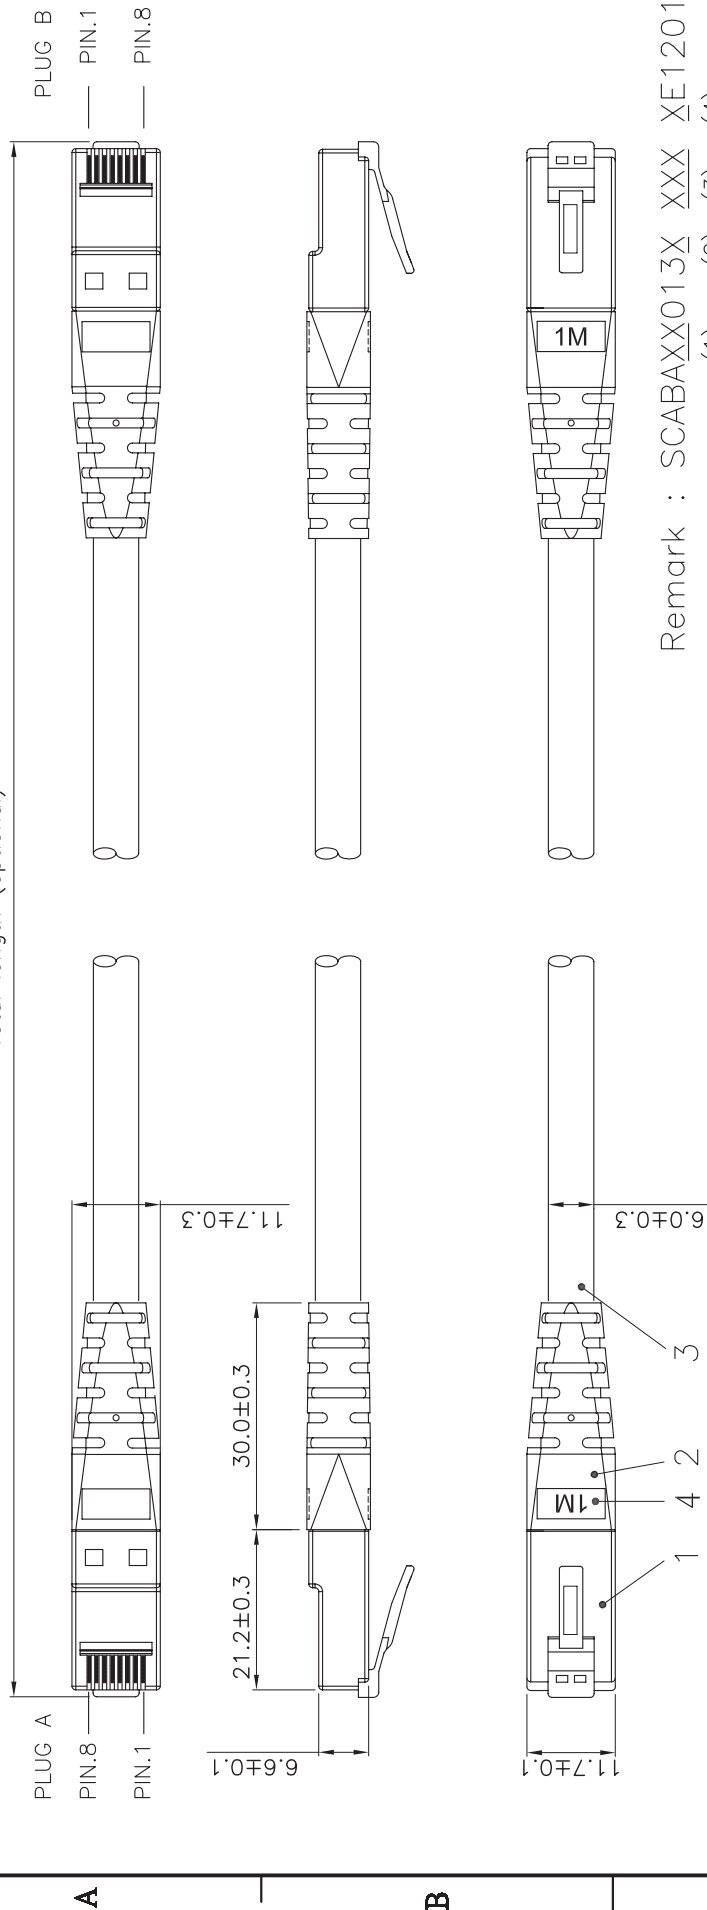

Datenblatt - Fiche technique - Data sheet

21.15.1517

ROLINE UTP-Patchkabel Kat.6, orange, 0,3 m

Cordon ROLINE Cat.6 UTP, orange, 0,3 m

ROLINE UTP Patch Cord, Cat.6, orange, 0.3 m

Total length (optional)

Remark : SCABAXX013X XXX XE1201

- (1) XX : Jacket Color
 01=Black(RAL9011), 02=Gray(RAL7035), 03=Red(RAL3031)
 05=White(RAL9010), 06=Yellow(RAL1021), 07=Blue(RAL5015)
 08=Green(RAL6029), 09=Orange(RAL2003), 10=Purple(RAL4005)
 11=Pink(RAL4003)
- (2) X : Wiring
 1=T568A, 2=T568B, 3=T568A & T568B combination
- (3) XXX : Length
- (4) Length Unit : 1=cm, 2=meter, 3=feet.
 (3)(4) : 0501=0.5meter(50cm), 0012=1meter, 0102=10meter
 0033=3feet, 0103=10feet

Specification :

- Material :
- 1. RJ45 Plug : (P/N : PU8850)
 1-1. Housing : Polycarbonate, UL 94V-2, Transparent color.
 1-2. Contact material : Phosphor Bronze with 50-60 micro-inch Nickel plated.
 1-3. Contact finished : Min. 50 micro-inch Gold plated.
- 2. Narrow PVC Molded.
- 3. Cable : UTP UnShielded and Twisted,
 4 pair Stranded wire UL material approved.
 24 AWG conductor and PVC jacket.
- 4. length mark(latch side) : 0.3M,0.5M,0.75M,1M,1.5M,2M,3M,5M,7M,7.5M,
 10M,15M,20M,25M,30M.
- 5. Print : roline UTP PATCH CABLE 24AWG 4PR EIA/TIA-568B.2-1
 CAT.6 XXXXXXX-X

DRAWING		17.MAR.2009		Connie	
CHECK	17.MAR.2009	KLi			
APPROVAL	17.MAR.2009	Yty			
SCALE	1/1 (A4)	UNIT	mm	ITEM NO.: 21.15.XXXX	
		DRAWING NO. 21.15.XXXX(SAT)		DES.: C6 UTP Patch Cord	
		DRAWING CLASSIFICATION		SHEET 1 OF 1	