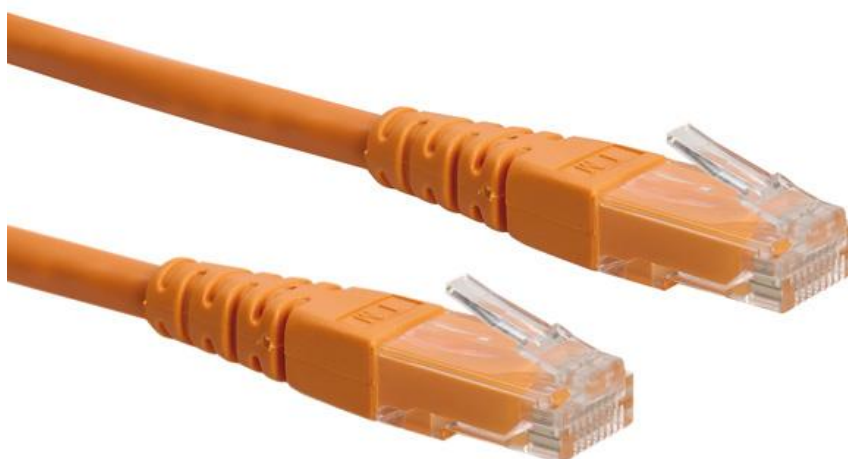

Datenblatt - Fiche technique - Data sheet

21.15.1517

ROLINE UTP-Patchkabel Kat.6, orange, 0,3 m

Cordon ROLINE Cat.6 UTP, orange, 0,3 m

ROLINE UTP Patch Cord, Cat.6, orange, 0.3 m

Total length (optional)

Remark : SCABAXX013X XXX XE1201

- (1) XX : Jacket Color
 01=Black(RAL9011), 02=Gray(RAL7035), 03=Red(RAL3031)
 05=White(RAL9010), 06=Yellow(RAL1021), 07=Blue(RAL5015)
 08=Green(RAL6029), 09=Orange(RAL2003), 10=Purple(RAL4005)
 11=Pink(RAL4003)
- (2) X : Wiring
 1=T568A, 2=T568B, 3=T568A & T568B combination
- (3) XXX : Length
- (4) Length Unit : 1=cm, 2=meter, 3=feet.
 (3)(4) : 0501=0.5meter(50cm), 0012=1meter, 0102=10meter
 0033=3feet, 0103=10feet

Specification :

- Material :
- 1. RJ45 Plug : (P/N : PU8850)
 1-1. Housing : Polycarbonate, UL 94V-2, Transparent color.
 1-2. Contact material : Phosphor Bronze with 50-60 micro-inch Nickel plated.
 1-3. Contact finished : Min. 50 micro-inch Gold plated.
- 2. Narrow PVC Molded.
- 3. Cable : UTP UnShielded and Twisted,
 4 pair Stranded wire UL material approved.
 24 AWG conductor and PVC jacket.
- 4. length mark(latch side) : 0.3M,0.5M,0.75M,1M,1.5M,2M,3M,5M,7M,7.5M,
 10M,15M,20M,25M,30M.
- 5. Print : roline UTP PATCH CABLE 24AWG 4PR EIA/TIA-568B.2-1
 CAT.6 XXXXXXX-X